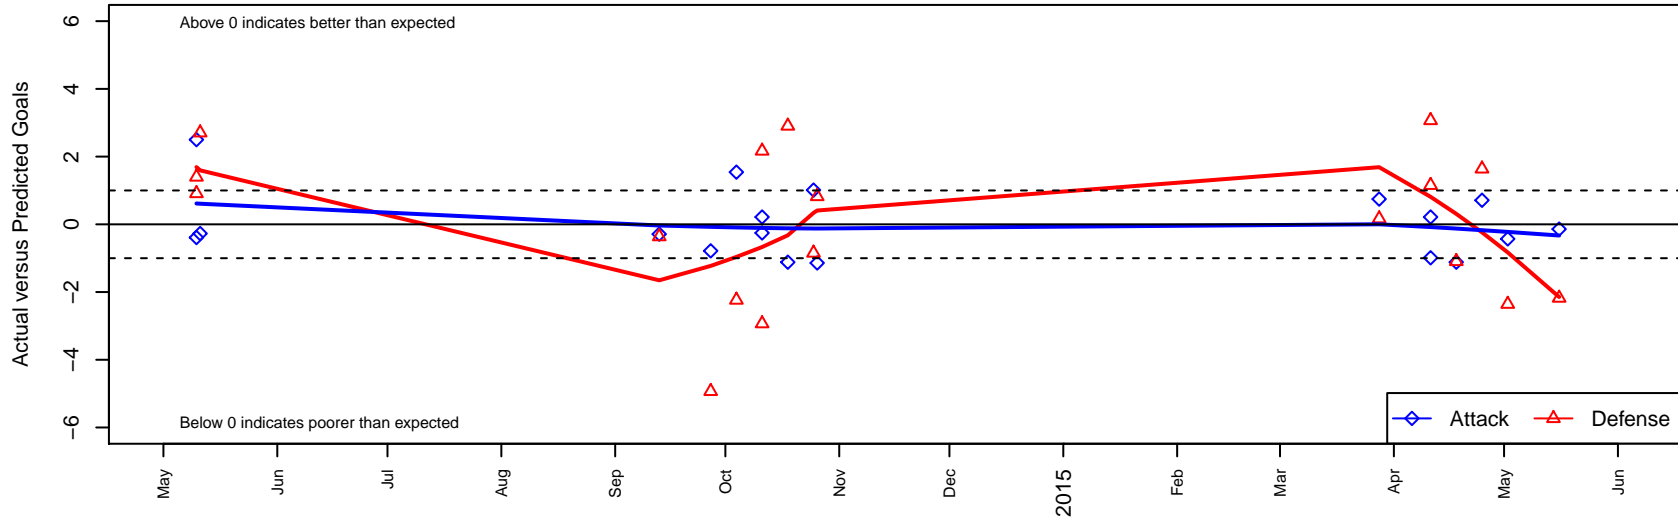

Moscow United G02

Moscow United
 Moscow, ID
 G02 total strength=180
 attack=0.15 defense=0.09
 fall league = NWL U12
 spr league = Spr NWL U12
 notes= Vierling 2014

alt names used:
 Moscow United – Vierling
 GU12 MOSCOW UNITED–VIERLING
 MOSCOW UNITED–VIERLING

Venues played:
 2014 HotShot U11
 2014 NWL U12
 2014 Spr NWL U12

Moscow United G02
 Dots are actual minus expected GF (blue circles) and GA (red triangles).
 Blue line is smoothed change in attack strength. Red is smoothed change in defense strength.

**attack and defense variance (black dot)
relative to other teams
and top 10 in region**

**attack and defense rating
relative to others at age
and all opponents in last 13 months**

Performance relative to 13 month average