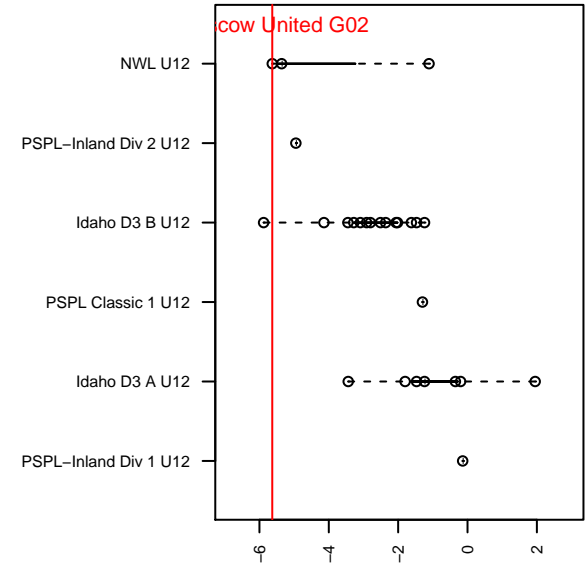

Moscow United G02

Moscow United
 Moscow, ID
 G02 total strength=180
 attack=0.15 defense=0.09
 fall league = NWL U12
 spr league = Spr NWL U12
 notes= Vierling 2014

alt names used:
 Moscow United – Vierling
 GU12 MOSCOW UNITED–VIERLING
 MOSCOW UNITED–VIERLING

Venues played:
 2014 HotShot U11
 2014 NWL U12
 2014 Spr NWL U12

Moscow United G02
 Dots are actual minus expected GF (blue circles) and GA (red triangles).
 Blue line is smoothed change in attack strength. Red is smoothed change in defense strength.

**attack and defense variance (black dot)
relative to other teams
and top 10 in region**

**attack and defense rating
relative to others at age
and all opponents in last 13 months**

Performance relative to 13 month average